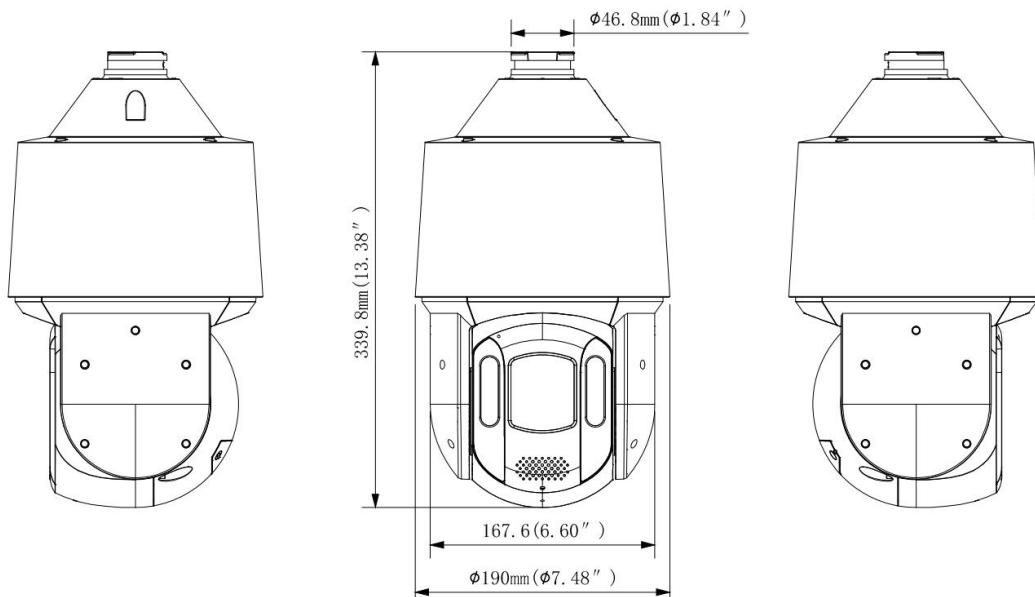

Dimensions

*Design and specifications are subjects to change without notice.

Technical Specifications

Camera: LGNXDOADWPTZ32X				
Image Sensor	1/2.8" Progressive Scan CMOS Sensor			
Minimum Illumination	Color: 0.005 Lux at F1.6, B/W: 0.0005 Lux at F1.6, 0 Lux with IR light on			
Illuminated Reach	200m / 656.2ft (IR light) 50m / 164.04ft (Warm light)			
Illumination	4 IR LED, 2 Laser, 4 White light LED			
Embedded Features	Built-in Mic, Built-in Reset Button, Smart IR Light, Illuminator (Warm Light), Red & Blue lights and sound warning for active deterrence			
External Features	DC36V			
Active Deterrence LED	1 Red light and 1 Blue light			
Wavelength	850nm			
IR On/Off Control	Auto/Manual			
Shutter Time	Auto/Manual, 1/1 ~ 1/100000s			
S/N Ratio	>56dB			
Lens				
Focal Length	32x optical zoom / 16x digital zoom, 4.8 ~ 154 mm			
Aperture	F1.6 ~ F4.3			
Field of View	4.8 ~ 154 mm: Horizontal FOV: 54.4° ~ 2.3°, Vertical FOV: 41.1° ~ 1.7°, Diagonal FOV: 67.2° ~ 2.8°			
Zoom Speed	5.66s			
Focus Control	Auto, Semi-Auto, Manual			
DORI	Detection	Observe	Recognize	Identify
4.8mm	109m	43.6m	21.8m	10.9m
154mm	2500m	1000m	500m	250m
Camera Image				
Maximum Resolution	5MP (2592 × 1944)			
Frame Rate	Main Stream			
	50Hz: 25fps: 2592 × 1944, 2304 × 1728, 1920 × 1080, 1280 × 960, 1280 × 720			
	60Hz: 30fps: 2592 × 1944, 2304 × 1728, 1920 × 1080, 1280 × 960, 1280 × 720			
	Sub Stream			
	50 Hz: 25 fps (704 × 576, 640 × 480, 352 × 288)			
	60 Hz: 30 fps (704 × 480, 640 × 480, 352 × 240)			
	Third Stream			
	50 Hz: 25 fps (1920 × 1080, 1280 × 960, 1280 × 720, 704 × 576, 640 × 480, 352 × 288) 60 Hz: 30 fps (1920 × 1080, 1280 × 960, 1280 × 720, 704 × 480, 640 × 480, 352 × 240)			
U-code	H.265+/H.264+			
Image Calibration	Brightness / Contrast / Saturation / Hue / Sharpness			
White Balance	Supported			
Shutter Time	Auto/Manual, 1/1 ~ 1/100000s			
Day/Night	IR Cut Filter with Auto Switch			
Wide Dynamic Range	130 dB			